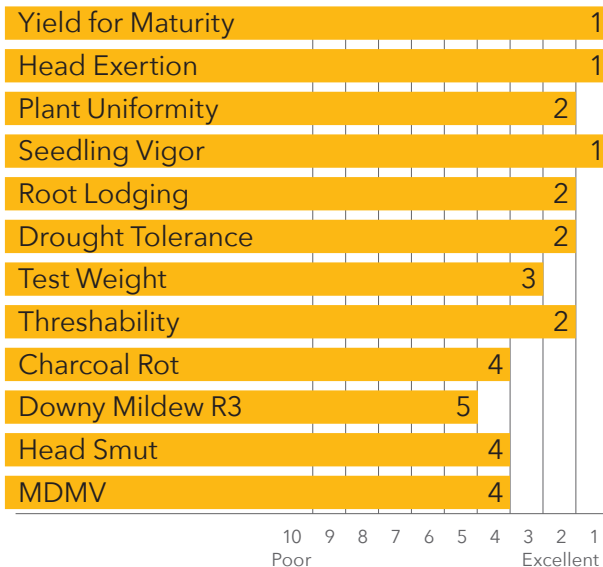

GRAIN SORGHUM

ADV G2106

Bronze Grain Sorghum

- 66 days to mid bloom
- Good plant uniformity
- Highly adaptable
- Responds well to irrigation

Recommended Seeding Rates:
Vary depending on local growing conditions. Please see your Alta Seeds retailer for local recommendations.

Primary area of adaptation

CHARACTERISTICS & RATINGS

- Medium** Relative Maturity
- 66** Days to Mid Bloom
- 12-14** Seeds/Lb (1,000) – check seed bag
- Bronze** Grain Color
- Semi-open** Head Type
- 44-48"** Plant Height
- Purple** Plant Color