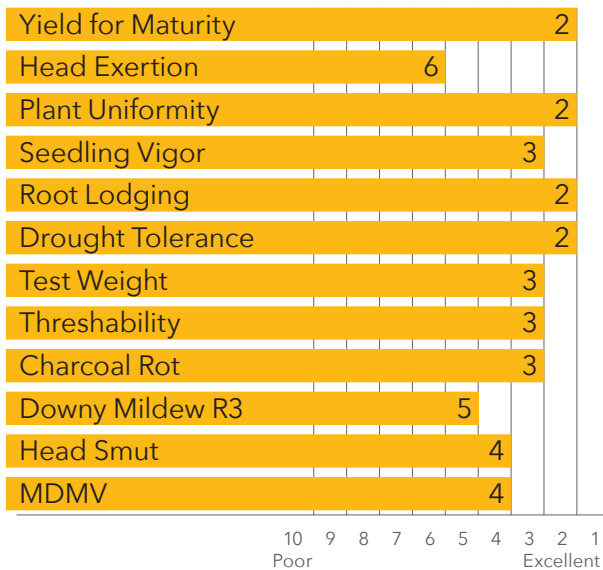

GRAIN SORGHUM

AG1401

Medium-Early White Grain Sorghum

- Food-grade, white seeded hybrid with tan plant color
- Good yield potential under stress
- Uniform short plant with good head exertion

Recommended Seeding Rates:
Vary depending on local growing conditions. Please see your Alta Seeds retailer for local recommendations.

Primary area of adaptation

CHARACTERISTICS & RATINGS

Medium-early Relative Maturity

61 Days to Mid Bloom

14-16 Seeds/Lb (1,000) – check seed bag

White Grain Color

Semi-open Head Type

30-36" Plant Height

Tan Plant Color

Based on Alta Seeds research trials relative to other Alta Seeds products.

FIELD POSITIONING

Tough Dryland	HS
High Yield Dryland Environments	S
Limited Irrigation	S
Full Irrigation	S
High pH Soils Iron Chlorosis	MA
Early Planting / Cold Soils	X
No-Till	X
Poorly Drained Soils	X
Anthrachnose Prone Area	S
Downy Mildew (Race 3) Area	X
Head Smut Prone Area	MA

Observed Suitability and Field-By-Field Positioning
 HS = Highly Suitable S = Suitable
 MA = Manage Appropriately X = Poor Suitability

1828 Freedom Rd, Suite 101
 Lancaster, PA 17601
 (717) 687-6224
 KingsAgriSeeds.com