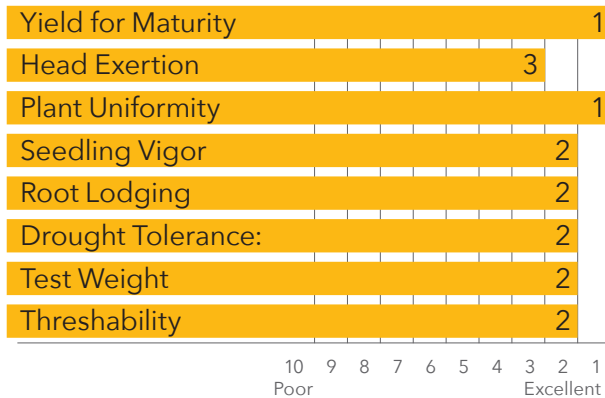

**Recommended Seeding Rates:**  
Vary depending on local growing conditions. Please see your Alta Seeds retailer for local recommendations.

Primary area of adaptation

## CHARACTERISTICS & RATINGS

**Medium-early** Relative Maturity

**63** Days to Mid Bloom

**12-14** Seeds/Lb (1,000) – check seed bag

**Bronze** Grain Color

**Semi-open** Head Type

**34-40"** Plant Height

**Red** Plant Color