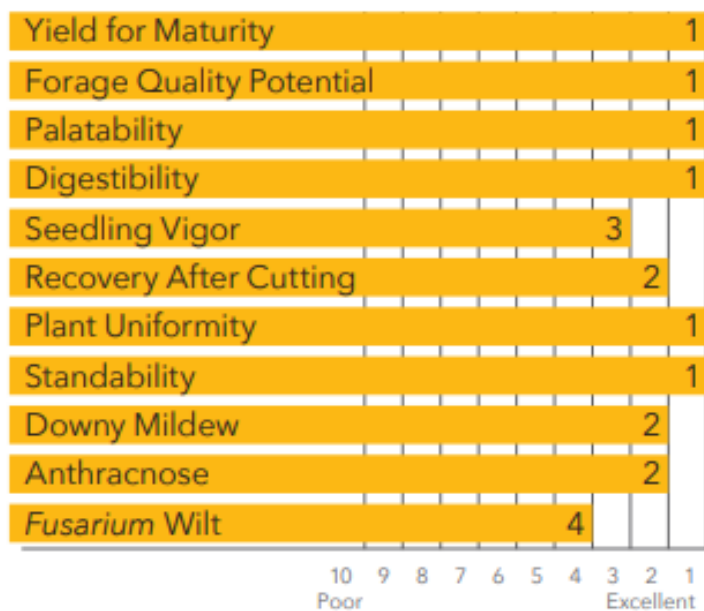

ADV S6504

Sorghum-Sudangrass

ADV S6504 has excellent yield for maturity, and standability. The BMR-6 characteristic offers excellent nutrition for high quality forage that is highly digestible. The photoperiod sensitive characteristic provides an extended window of harvest and consistent quality in the growing season. Outstanding re-growth makes this hybrid a top selection for rotational grazing.

Great for tough drylands with limited irrigation. Highly suitable for No-Till.

Based on Alta Seeds research trials relative to other Alta Seeds products.

At A Glance:

- ◇ Exceptional re-growth after harvest
- ◇ Superb yield potential
- ◇ Extended harvest window
- ◇ BMR-6 provides high quality nutrition
- ◇ High sugar content

Uses:

Dry Hay, Silage, Rotational Grazing.

Establishment:

Seeding Rate: 20-30lb/Acre

Seeding Depth: 3/4" to 1 1/2"

Seeding Dates: When soil temps are 65 degrees and warming, into moist soils.

1828 Freedom Rd, Suite 101
Lancaster, PA 17601
(717) 687-6224
KingsAgriSeeds.com