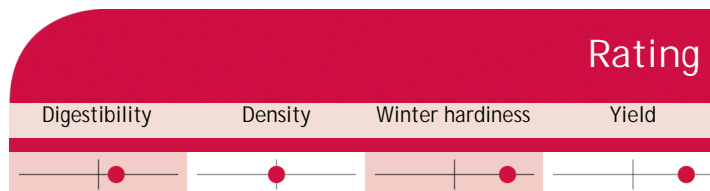

## Tall Fescue

Who Said Tall Fescues Equal Low Digestibility?

- Very high yielding
- Very digestible
- Drought tolerant
- Very winterhardy