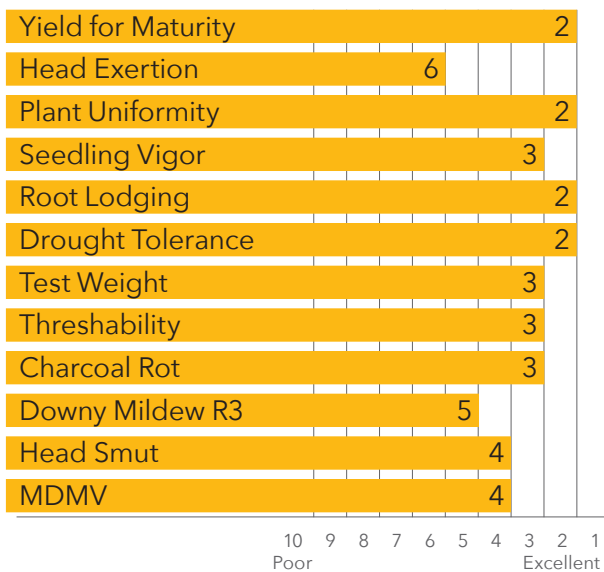

GRAIN SORGHUM

AG1401

Medium-Early White Grain Sorghum

- Food-grade, white seeded hybrid with tan plant color
- Good yield potential under stress
- Uniform short plant with good head exertion

Recommended Seeding Rates:
Vary depending on local growing conditions. Please see your Alta Seeds retailer for local recommendations.

Primary area of adaptation

CHARACTERISTICS & RATINGS

Medium-early Relative Maturity

61 Days to Mid Bloom

14-16 Seeds/Lb (1,000) – check seed bag

White Grain Color

Semi-open Head Type

30-36" Plant Height

Tan Plant Color

Based on Alta Seeds research trials relative to other Alta Seeds products.

FIELD POSITIONING

Tough Dryland	HS
High Yield Dryland Environments	S
Limited Irrigation	S
Full Irrigation	S
High pH Soils Iron Chlorosis	MA
Early Planting / Cold Soils	X
No-Till	X
Poorly Drained Soils	X
Anthrachnose Prone Area	S
Downy Mildew (Race 3) Area	X
Head Smut Prone Area	MA

Observed Suitability and Field-By-Field Positioning
 HS = Highly Suitable S = Suitable
 MA = Manage Appropriately X = Poor Suitability

High Energy Forages and Soil Building Cover Crops

1828 Freedom Rd.
Suite 101
Lancaster, PA 17601
(717) 687-6224